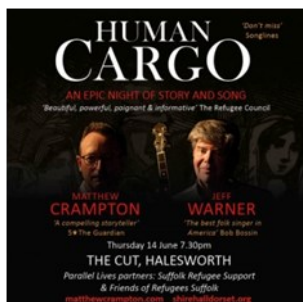

## 18-24 June

Join us to celebrate the 20<sup>th</sup> anniversary of Refugee Week

**Thursday 14 June 7.30pm**

### Human Cargo show

We are partnering with Matthew Crampton, Folk East and Friends of Refugees Suffolk (FORS) on [this evening of story and song](#) about migration set in the current refugee context. Read more about it [here](#).